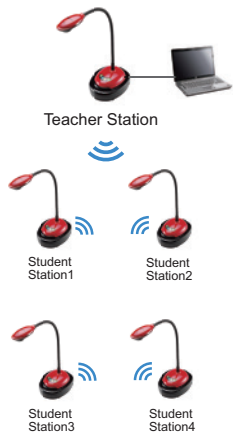

DC-W50

Wireless Docking Station

LumensTM
Brilliance by Design

The LumensTM DC-W50 wireless base supports 2.4GHz and 5GHz wireless transmission with a distance of up to 49 feet or 15 meters. It is compatible with Lumens DC125 document camera. Using the wireless base and DC125 Flyer with an iPad, allows users to present lessons and demonstrations from anywhere in the room. It's an innovative presentation tool for teaching, meeting, training, conferencing and other functions.

More Details

Supports Wireless and HDMI-out Transmission Simultaneously

The DC-W50 supports wireless and HDMI-out transmission simultaneously. Collaborates with the Ladibug DC125 that can display the high definition live image to a projector or Full HD-TV making it a powerful presentation tool.

Supports Wireless Control with iPad

The DC-W50 supports IEEE802.11 2.4GHz and 5GHz wireless transmission with a distance of up to 49 feet or 15 meters. Using an iPad with the Lumens LadibugTM app allows users to control the DC125 remotely. Presenters can use real-time annotation over a live image for optimal instruction and interaction.

Broadcast and Share Live Images Within Your Collaborative Learning Environment

The teacher and students can select the option to share a live image from their location in the classroom by using a Ladibug™ with a DC-W50 wireless base. The image is displayed at the front of the classroom but also on the students laptop computers or iPads so they can study the material from where they are seated. This technology allows students to enhance their learning skills on a higher level.