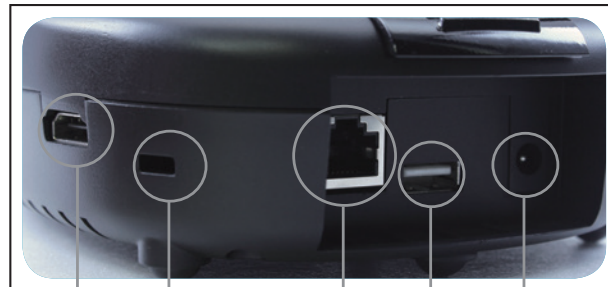

User Interface

- DC-W50

HDMI OUT   Kensington Lock Port   Ethernet   USB 2.0   DC IN

Lumens™
Brilliance by Design

Lumens Integration, Inc.
4116 Clipper Court
Fremont, CA 94538
Phone: 888.542.3235
Fax: 510.252.1389
<http://www.MyLumens.com>

Lumens Europe
Stationstraat 5
1730 Asse, Belgium
Phone: +32 (0) 2 452 76 00
Fax: +32 (0) 2 452 76 00
<http://www.MyLumens.com>