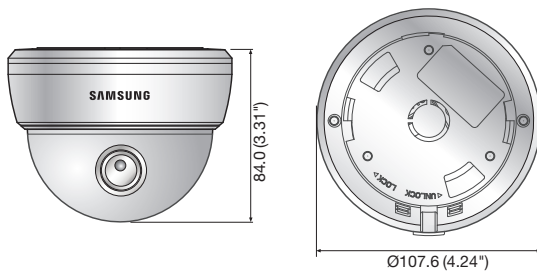

Dimensions

Unit : mm (inch)

Accessories (Optional)

SBP-300WM0

	SCD-5020N	SCD-5020P
VIDEO		
Imaging Device	1/3" 1.3M CMOS	
Total Pixels	1,312(H) x 1,069(V)	
Effective Pixels	1,305(H) x 1,049(V)	
Scanning System	Progressive scan	
Synchronization	Internal	
Frequency	H : 15.734KHz / V : 59.94Hz	H : 15.625KHz / V : 50Hz
Horizontal Resolution	Color : 1000TV lines, B/W : 1000TV lines	
Min. Illumination	0.09Lux (F1.8, 50IRE), 0.002Lux (1sec, F1.8, 50IRE) 0.05Lux (F1.8, 30IRE), 0.001Lux (1sec, F1.8, 30IRE)	
S / N Ratio	52dB (AGC off, Weight on)	
Video Output	CVBS : 1.0Vpp / 75Ω composite	
LENS		
Focal Length (Zoom Ratio)	3.6mm (Fixed)	
Max. Aperture Ratio	F1.8	
Angular Field of View	H : 78° / V : 62.5° / D : 100°	
Min. Object Distance	0.2m (0.66ft)	
Lens Type	Fixed	
Mount Type	Board type	
PAN / TILT / ROTATE		
Pan Range	0° ~ 352°	
Tilt Range	0° ~ 70°	
Rotate Range	0° ~ 348°	
OPERATIONAL		
On Screen Display	English, Chinese, Korean, Japanese, German, Italian, French, Spanish, Russian, Czech, Polish, Romanian, Serbian, Swedish, Danish, Turkish, Portuguese	
Camera Title	Off / On (Displayed 15 characters)	
Day & Night	Auto (Electrical) / Color / B/W	
Backlight Compensation	Off / User BLC / HLC	
Contrast Enhancement	SSDR (Off / On)	
Digital Noise Reduction	SSNR IV (Off / On)	
Defog	Off / Auto / Manual	
Purple Fringe Reduction	Off / Low / Middle / High	
Digital Image Stabilization	Off / On	
Tampering	Off / On	
Motion Detection	Off / On	
Privacy Masking	Off / On (24 programmable zones with 4 points polygonal masking)	
Gain Control	Off / Low / Middle / High	
White Balance	ATW / Outdoor / Indoor / Manual / AWC / Mercury (1,800K° ~ 10,500K°)	
Electronic Shutter Speed	1sec ~ 1/12,000sec	
Digital Zoom	Off / On (1x ~ 16x)	
Reverse	Off / H-Rev / V-Rev / HV-Rev	
Profile	Basic, Day & Night, Backlight, ITS, Indoor, User	
Communication	Coaxial control (SPC-300 compatible)	
Protocol	Coax : Pelco-C (Coaxitron)	
ENVIRONMENTAL		
Operating Temperature / Humidity	-10°C ~ +55°C (+14°F ~ +131°F) / Less than 90% RH	
ELECTRICAL		
Input Voltage / Current	12V DC ±10%	
Power Consumption	Max. 2.8W	
MECHANICAL		
Color / Material	Ivory / Plastic (Dome cover : Clear)	
Dimensions (WxH)	Ø107.6 x 84.0mm (Ø4.24" x 3.31")	
Weight	394g (0.87 lb)	