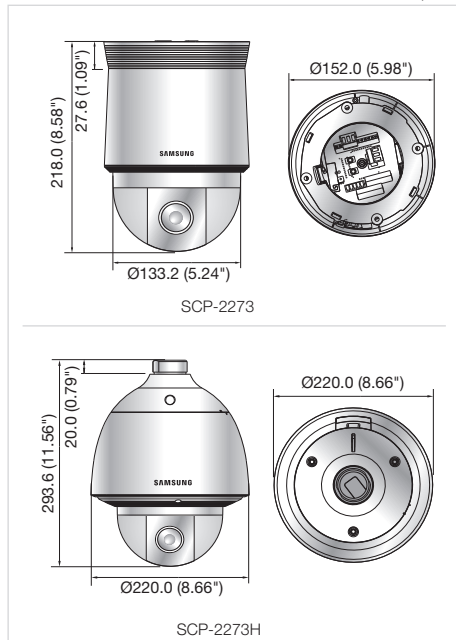

Dimensions

Unit : mm (inch)