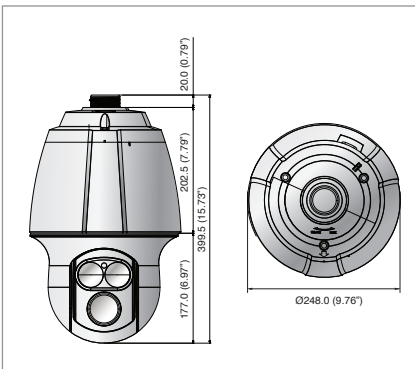

Dimensions

Unit : mm (inch)

The Eco mark represents Samsung Techwin's will to create environment-friendly products, and indicates that the product satisfies the EU RoHS Directive.

Design and specifications are subject to change without notice.

■ DISTRIBUTED BY

SAMSUNG TECHWIN CO., LTD.

701, Sampyeong-dong, Bundang-gu, Seongnam-si, Gyeonggi-do Korea 463-400
Tel : +82-70-7147-8741~8749, 8752~8760 Fax : +82-31-8018-3745
www.samsungsecurity.com www.samsungcctv.com

SAMSUNG TECHWIN AMERICA INC.

SAMSUNG TECHWIN EUROPE LTD.