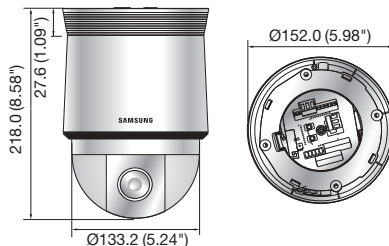

Dimensions

Unit : mm (inch)

SCP-2373H

SCP-2373

Accessories (Optional)

	SCP-2373HN/2373N	SCP-2373HP/2373P
VIDEO		
Imaging Device	1/4" Sony 960H Ex-view HAD CCD II	
Total Pixels	1,020(H) x 508(V)	1,020(H) x 596(V)
Effective Pixels	976(H) x 494(V)	976(H) x 582(V)
Scanning System	2 : 1 Interlace	
Synchronization	Internal / Line lock	
Frequency	H : 15.734KHz / V : 59.94Hz	H : 15.625KHz / V : 50Hz
Horizontal Resolution	Color : 680TV lines, B/W : 680TV lines	
Min. Illumination	Color : 0.2Lux@F1.6 (50IRE), 0.0004Lux (Sens-up, 512x) B/W : 0.01Lux@F1.6 (50IRE), 0.00002Lux (Sens-up, 512x)	
S / N Ratio	52dB (AGC off, Weight on)	
Video Output	CVBS : 1.0Vpp / 75Ω composite	
LENS		
Focal Length (Zoom Ratio)	3.5 ~ 129.5mm (Optical 37x)	
Max. Aperture Ratio	1 : 1.6(Wide) ~ 3.9(Tele)	
Angular Field of View	H : 56.26°(Wide) ~ 1.62°(Tele) / V : 43.28°(Wide) ~ 1.22°(Tele)	
Min. Object Distance	1.8m (5.91ft)	
Focus Control	Auto / Manual / One shot	
Zoom Movement Speed	3.1sec (Wide to tele)	
PAN / TILT		
Pan Range	360° Endless	
Pan Speed	Preset : 500°/sec, Manual : 0.024°/sec ~ 120°/sec (Proportional zoom ratio)	
Tilt Range	-5° ~ 185°	
Tilt Speed	Preset : 500°/sec, Manual : 0.024°/sec ~ 120°/sec (Proportional zoom ratio)	
Preset	255	
Preset Accuracy	±0.1°	
OPERATIONAL		
On Screen Display	English, Japanese, Spanish, French, Portuguese, Korean	English, French, German, Spanish, Italian, Chinese, Russian, Polish, Czech, Turkish, Portuguese
Camera Title	Off / On (Displayed 12 characters)	
Day & Night	Auto (ICR) / Color / B/W	
Backlight Compensation	Off / BLC / HLC	
Contrast Enhancement	SSDR (Off / On)	
Digital Noise Reduction	SSNR III (Off / On)	
Digital Image Stabilization	Off / On	
Motion Detection	Off / On	
Privacy Masking	Off / On (8 programmable zones)	
Sens-up (Frame Integration)	2x ~ 512x	
Gain Control	Off / Low / Medium / High / Manual	
White Balance	ATW / Outdoor / Indoor / Manual / AWC (1,700°K ~ 11,000°K) / Mercury	
Electronic Shutter Speed	1/60 ~ 1/120,000sec	1/50 ~ 1/120,000sec
Digital Zoom	Off / On (1x ~ 16x)	
Digital Flip	Off / On	
Schedule	Day / Time	
Alarm	8 In 3 Out	
Communication	Coaxial control (SPC-300 compatible), RS-485/422	
Protocol	Coax : Pelco-C (Coaxitron) RS-485/422 : Samsung-T/E, Pelco-D/P, Panasonic, Bosch, Honeywell, Vicon, AD, GE	
ENVIRONMENTAL		
Operating Temperature / Humidity	-50°C ~ +55°C (-58°F ~ +131°F) / Less than 90% RH : SCP-2373H -10°C ~ +55°C (+14°F ~ +131°F) / Less than 90% RH : SCP-2373	
Ingress Protection	IP66 (SCP-2373H only)	
Vandal Resistance	IK10 (SCP-2373H), IK10 (SCP-2373 + SHP-3701H only)	
ELECTRICAL		
Input Voltage / Current	24V AC ±10%	
Power Consumption	Max. 15W / 60W (Fan & heater on) : SCP-2373H, Max. 15W : SCP-2373	
MECHANICAL		
Color / Material	Ivory / Aluminum, Plastic (Dome Cover : Clear) : SCP-2373H Ivory / Plastic (Dome cover : Clear) : SCP-2373	
Dimensions (WxH)	Ø223.4 x 293.6mm (Ø8.8" x 11.56") : SCP-2373H Ø152.0 x 218.0mm (Ø5.98" x 8.58") : SCP-2373	
Weight	3.1Kg (6.83 lb) : SCP-2373H, 1.6Kg (3.53 lb) : SCP-2373	