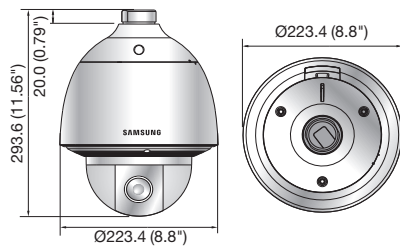

Dimensions

Unit : mm (inch)

SCP-2373H

SCP-2373

Accessories (Optional)

	SCP-2373HN/2373N	SCP-2373HP/2373P
VIDEO		
Imaging Device	1/4" Sony 960H Ex-view HAD CCD II	
Total Pixels	1,020(H) x 508(V)	1,020(H) x 596(V)
Effective Pixels	976(H) x 494(V)	976(H) x 582(V)
Scanning System	2 : 1 Interlace	
Synchronization	Internal / Line lock	
Frequency	H : 15.734KHz / V : 59.94Hz	H : 15.625KHz / V : 50Hz
Horizontal Resolution	Color : 680TV lines, B/W : 680TV lines	
Min. Illumination	Color : 0.2Lux@F1.6 (50IRE), 0.0004Lux (Sens-up, 512x) B/W : 0.01Lux@F1.6 (50IRE), 0.00002Lux (Sens-up, 512x)	
S / N Ratio	52dB (AGC off, Weight on)	
Video Output	CVBS : 1.0Vpp / 75Ω composite	
LENS		
Focal Length (Zoom Ratio)	3.5 ~ 129.5mm (Optical 37x)	
Max. Aperture Ratio	1 : 1.6(Wide) ~ 3.9(Tele)	
Angular Field of View	H : 56.26°(Wide) ~ 1.62°(Tele) / V : 43.28°(Wide) ~ 1.22°(Tele)	
Min. Object Distance	1.8m (5.91ft)	
Focus Control	Auto / Manual / One shot	
Zoom Movement Speed	3.1sec (Wide to tele)	
PAN / TILT		
Pan Range	360° Endless	
Pan Speed	Preset : 500°/sec, Manual : 0.024°/sec ~ 120°/sec (Proportional zoom ratio)	
Tilt Range	-5° ~ 185°	
Tilt Speed	Preset : 500°/sec, Manual : 0.024°/sec ~ 120°/sec (Proportional zoom ratio)	
Preset	255	
Preset Accuracy	±0.1°	
OPERATIONAL		
On Screen Display	English, Japanese, Spanish, French, Portuguese, Korean	English, French, German, Spanish, Italian, Chinese, Russian, Polish, Czech, Turkish, Portuguese
Camera Title	Off / On (Displayed 12 characters)	
Day & Night	Auto (ICR) / Color / B/W	
Backlight Compensation	Off / BLC / HLC	
Contrast Enhancement	SSDR (Off / On)	
Digital Noise Reduction	SSNR III (Off / On)	
Digital Image Stabilization	Off / On	
Motion Detection	Off / On	
Privacy Masking	Off / On (8 programmable zones)	
Sens-up (Frame Integration)	2x ~ 512x	
Gain Control	Off / Low / Medium / High / Manual	
White Balance	ATW / Outdoor / Indoor / Manual / AWC (1,700°K ~ 11,000°K) / Mercury	
Electronic Shutter Speed	1/60 ~ 1/120,000sec	1/50 ~ 1/120,000sec
Digital Zoom	Off / On (1x ~ 16x)	
Digital Flip	Off / On	
Schedule	Day / Time	
Alarm	8 In 3 Out	
Communication	Coaxial control (SPC-300 compatible), RS-485/422	
Protocol	Coax : Pelco-C (Coaxitron) RS-485/422 : Samsung-T/E, Pelco-D/P, Panasonic, Bosch, Honeywell, Vicon, AD, GE	
ENVIRONMENTAL		
Operating Temperature / Humidity	-50°C ~ +55°C (-58°F ~ +131°F) / Less than 90% RH : SCP-2373H -10°C ~ +55°C (+14°F ~ +131°F) / Less than 90% RH : SCP-2373	
Ingress Protection	IP66 (SCP-2373H only)	
Vandal Resistance	IK10 (SCP-2373H), IK10 (SCP-2373 + SHP-3701H only)	
ELECTRICAL		
Input Voltage / Current	24V AC ±10%	
Power Consumption	Max. 15W / 60W (Fan & heater on) : SCP-2373H, Max. 15W : SCP-2373	
MECHANICAL		
Color / Material	Ivory / Aluminum, Plastic (Dome Cover : Clear) : SCP-2373H Ivory / Plastic (Dome cover : Clear) : SCP-2373	
Dimensions (WxH)	Ø223.4 x 293.6mm (Ø8.8" x 11.56") : SCP-2373H Ø152.0 x 218.0mm (Ø5.98" x 8.58") : SCP-2373	
Weight	3.1Kg (6.83 lb) : SCP-2373H, 1.6Kg (3.53 lb) : SCP-2373	