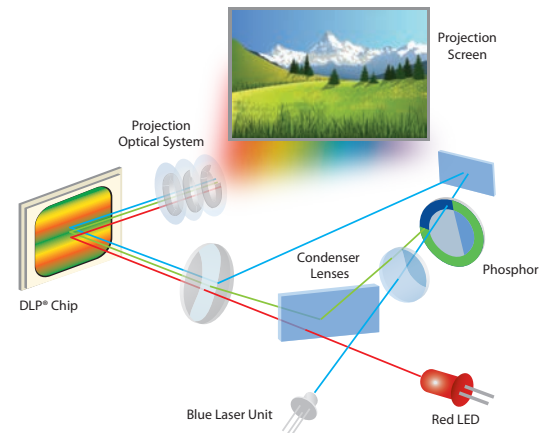

Warranty Information:

3 year warranty on the projector and 3 years (or 6,000-hour usage) on the light source. Education market -3 year warranty on the projector or 5 years (10,000 hour usage) on the light source.