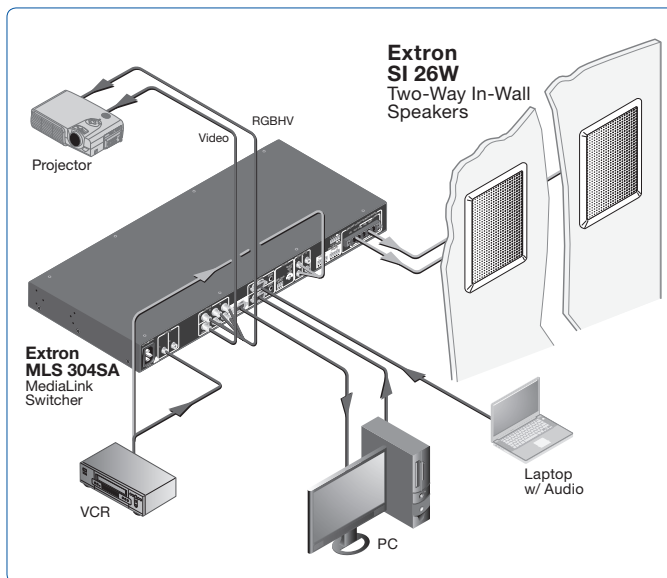

MODEL

VERSION DESCRIPTION

PART #

SI 26W

In-Wall Speakers - 6.5" Woofer, Pair 42-068-03